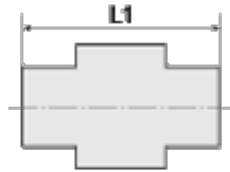

# Data Sheet

Article number: 5864401212ES

Description: Stainless steel, straight union 44.012-12 ES, Ø12 - G 1/2"  
cylindrical thread

## Measures

---

L1 = 26.5

SW = 22